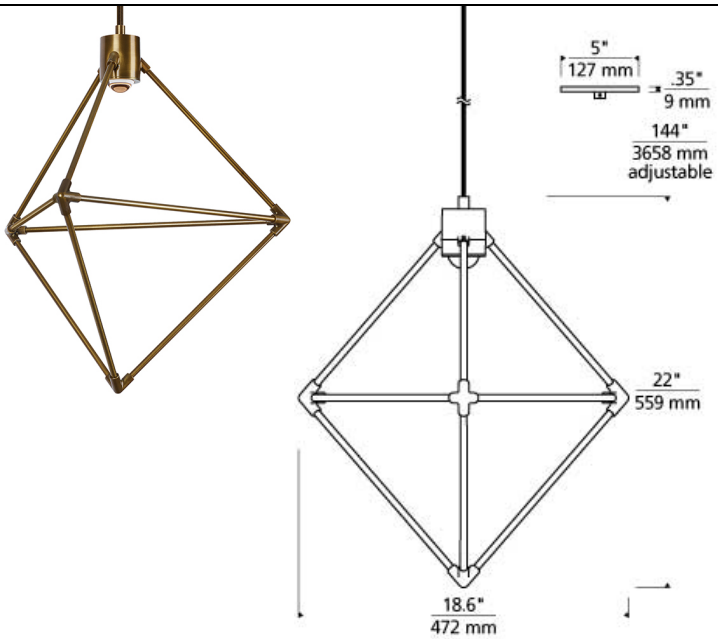

Candora 19 Chandelier

LED T20

DESCRIPTION

The Candora 19 chandelier by Tech Lighting features geometric lines that are nicely balanced by the open, airy silhouette of the integrated LED light source. Light shines from the top of the chandelier downward through the sculptural structure for a dramatic, contemporary lighting effect. Scaling at 18.6" high and 22" wide the Candora Chandelier is ideal over a dining room table, in a foyer, making a statement, or in vast multiples for an impressive lighting installation in a commercial space. Also available in the Candora family is the 34" chandelier and 29" chandelier, simply search for the Candora 19 to find its closes relatives. Available lamping options include energy efficient LED, all lamping options are fully-dimmable to create the desired ambiance in your special space. The Candora is damp-rated for an even wider range of installation possibilities. LED includes (1) 9 watt 186.4 delivered lumens Warm Color Dimming 90 CRI 3000K-2200K LED module. Dimmable with most LED compatible ELV and TRIAC dimmers. Includes 12' of field-cuttable cable.

WEIGHT

3-3.5lb / 1.36-1.59kg ±

black

aged brass

ORDERING INFORMATION

700CNDR	LENGTH (A)	FINISH	LAMP
19	19"	R AGED BRASS B MATTE BLACK	-LEDWD INTEGRATED LED 90 CRI 3000K-2200K 120V (T24)

TECH LIGHTING®

7400 Linder Avenue
Skokie, Illinois 60077