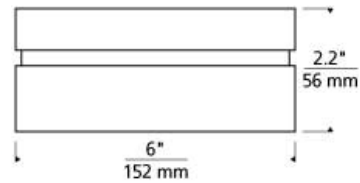

Cirque Small Flush Mount

LED ADA T20

DESCRIPTION

The Cirque ceiling fixture by Tech Lighting features a simple and clean design with its beautiful round pressed glass shade is and hand polished exterior. A metal base made of die-cast metal frames the glass giving this feature a very handsome look. Choose from four on-trend hardware finishes to create a customized fixture perfect for your unique space. Scaling at two distinct sizes the Cirque is ideal for hallway lighting, bathroom lighting and outdoor lighting applications. Your choice of LED lamping ships with Cirque saving you time and money. Lamping options are compatible with most dimmers. Refer to Dimming Chart for more information. Incandescent includes one 120 volt 40 watt G9 base halogen lamp. LED includes one 12 watt, 472 delivered lumen, 2700K or 3000K, 90 CRI LED module. ILED Dimmable with most LED compatible ELV and TRIAC dimmers. Suitable for wet locations. LED version may be mounted on the ceiling or wall. Incandescent version ceiling mount only. ADA compliant.

INSTALLATION

This product can mount to either a 4" square electrical box with round plaster ring or an octagonal electrical box (not included).

WEIGHT

2.5-3lb / 1.13-1.36kg ±

aged brass
small

satin nickel
small

chrome
small

antique bronze
small

ORDERING INFORMATION

700CQ	SHAPE OR SIZE	FINISH	LAMP
S	SMALL	R AGED BRASS Z ANTIQUE BRONZE C CHROME S SATIN NICKEL	INCANDESCENT 120V -LED LED 90 CRI 2700K 120V -LED277 LED 90 CRI 2700K 277V -LED3 LED 90 CRI 3000K 120V -LED3-277 LED 90 CRI 3000K 277V