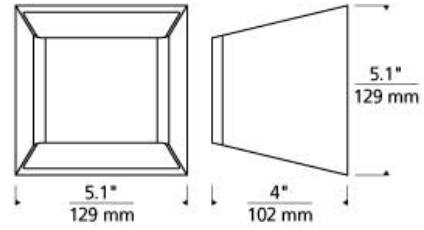

### DESCRIPTION

The Ebb Wall Sconce light by Tech Lighting features a clean and asymmetric design style making it highly versatile in many spaces. Though sophisticated in design function is the primary driver in this wall sconce as it delivers an immense amount of light output with its neatly hidden lamp that provides bi-directional light distribution. The Ebb Wall is available in four contemporary finish options. Available lamping options include energy efficient LED. all lamping options are fully dimmable with a low-voltage electronic dimmer. The Ebb Wall is Wet Rated making it suitable for installation in wet locations. Wet listed for indoor/outdoor use. Maybe be mounted vertically or horizontally. Includes 24 watt, 542 delivered lumen, 3000K LED module. Dimmable with low-voltage electronic dimmer.