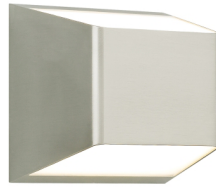

## Ebb Outdoor Wall LED ADA T20

### DESCRIPTION

The Ebb Wall Sconce light by Tech Lighting features a clean and asymmetric design style making it highly versatile in many spaces. Though sophisticated in design function is the primary driver in this wall sconce as it delivers an immense amount of light output with its neatly hidden lamp that provides bi-directional light distribution. The Ebb Wall is available in four contemporary finish options. Available lamping options include energy efficient LED. all lamping options are fully dimmable with a low-voltage electronic dimmer. The Ebb Wall is Wet Rated making it suitable for installation in wet locations. Wet listed for indoor/outdoor use. Maybe be mounted vertically or horizontally. Includes 24 watt, 542 delivered lumen, 3000K LED module. Dimmable with low-voltage electronic dimmer.

### WEIGHT

1.68lb / 0.76kg ±

black      antique bronze      gray      satin nickel

#### 700WSEBB FINISH

- Z ANTIQUE BRONZE
- B BLACK
- Y GRAY
- S SATIN NICKEL