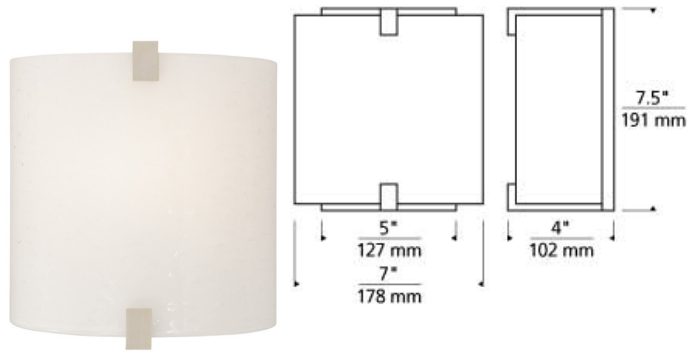

### DESCRIPTION

The Essex wall sconce light by Tech Lighting is elegant and highly versatile featuring six different shade options that are adorned with minimal metal detail. Each choice of glass, shell or fabric shade is available in two unique styles or patterns and come in three different finish types. Mount this contemporary fixture in places such as hallways, bathrooms, kitchens and any place that needs a soft fill of light. The Essex wall sconce ships with your choice of LED or incandescent lamping saving you time and money, both options are fully dimmable to create the desired ambiance in your special space. Rated for (1) 60w max, G9 based lamp (Not Included). LED version includes 8 watt, 500 lumen, 2700K LED module. LED version dimmable with low-voltage electronic dimmer. ADA compliant.