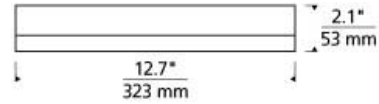

FLUSH & SEMI-FLUSH MOUNT

Finch Square Flush Mount LED ADA T20

DESCRIPTION

Modern and clean lines converge to create the Finch ceiling flush mount fixture by Tech Lighting. This ultra-slim and ultra-sleek modern flush mount is only two inches deep making it modern by design yet minimal in visual presence. The Finch is available in round or square design and comes in two on-trend hardware finishes. Scaling at 12" or 12.7" in diameter the Finch is ideal for bathroom lighting, hallway lighting and closet lighting and can be mounted either on the wall or ceiling. Your choice of LED lamping ships with the Finch saving you time and money, all lamping options are fully dimmable to create the desired ambiance in your special space. Also available in the Finch family is the Finch Float Flush Mount Ceiling, simply search for the Finch Flush Mount Ceiling to find its closest relatives. Includes 27 watt, 1387 delivered lumen, 80 CRI 3000K LED. Dimmable with most LED compatible ELV and TRIAC dimmers. 277V compatible with 0-10V dimmers. Can be wall or ceiling mounted.

INSTALLATION

This product can mount to either a 4" square electrical box with round plaster ring or an octagonal electrical box (not included).

WEIGHT

5-5.5lb / 2.27-2.49kg ±

antique bronze
square

satin nickel
square