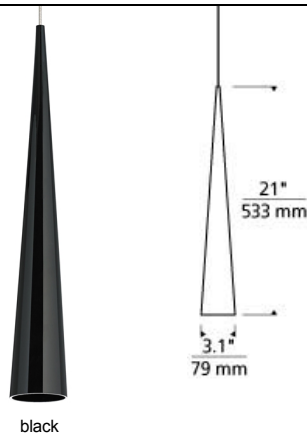

LOW - VOLTAGE PENDANTS

Pinnacle Large Pendant LED SORAA T20

DESCRIPTION

Sophistication meets simplicity in the Pinnacle pendant by Tech Lighting. This sleek glass cone will add subtle drama with a punch of task lighting in any setting. While the white glass provides a soft translucent glow, the black glass is totally impermeable by light for a deeply rich look. The Pinnacle is available in two distinct sizes, allowing for greater design customization, either size will be ideal for kitchen island task lighting, dining room lighting and hallway lighting. Available lamping options include fully dimmable energy efficient LED or no-lamp, leaving you the option to light this fixture with your preferred lamping. Rated for (1) low-voltage, 50 watt max, bi-pin/Dimmable with low-voltage electronic or magnetic dimmer (based on the transformer) (Lamp Not Included) LED includes 12 volt 8 watt, 300 delivered lumens, 3000K, replaceable SORAA® LED module. Dimmable with low-voltage electronic or magnetic dimmer (based on transformer). Works with SORAA.

Low-voltage Swag Hook, Soraa Pendant Module

ORDERING INFORMATION

700	SYSTEM	PIN	SHAPE OR SIZE	COLOR	FINISH	LAMP	
FJ	FREEJACK		L	LARGE	B BLACK	Z ANTIQUE BRONZE	NO LAMP
KL	KABLE LITE				W WHITE	C CHROME	-LEDS930 12 VOLT LED 90 CRI 3000K
MP	MONOPOINT					S SATIN NICKEL	-LEDS930 12 VOLT LED 90 CRI 3000K (T20/T24)
MO	MONORAIL						-24 24 VOLT HALOGEN
MO2	TWO-CIRCUIT MONORAIL						