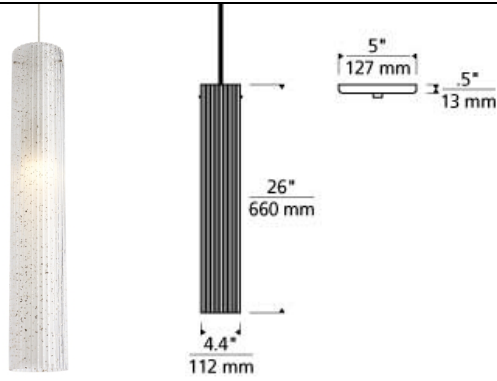

# Rombo Grande Pendant

LED T20

## DESCRIPTION

The ubiquitous ribbed glass cylindrical is elevated with the Rombo Grande pendant by Tech Lighting, featuring handcrafted silver and gold leaf gilding with an inner sugared glass diffuser that makes for an outwardly dramatic visual effect. The Rombo Grande is available in two contemporary shade colors making it ideal for a wide range of lighting décor applications such as kitchen island task lighting, hallway lighting and numerous hospitality lighting applications. The Rombo is available with or without LED lamping. All lamping options are fully dimmable to create the desired ambiance in your special space using a low-voltage ELV or Triac dimmer. No Lamp rated for (1) 75 watt max. E26 medium base lamp (Not Included). LED version includes 120 volt 10 watt, 320 delivered lumen, 3000K, medium base LED A19 lamp. Dimmable with most LED compatible ELV and TRIAC dimmers. Ships with 6 feet field-cuttable satin nickel cord.

## INSTALLATION

This product can mount to either a 4" square electrical box with round plaster ring or an octagon electrical box.

## WEIGHT

6.5-7lb / 2.95-3.18kg ±

clear

transparent smoke