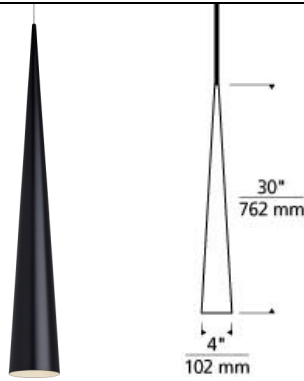

### DESCRIPTION

The Summit Grande pendant light from Tech Lighting features a sleek, elongated metal cone which is available three contemporary finishes including matte white, matte black and satin nickel. Use alone as a Monopoint pendant, add to a Tech Lighting MonoRail system or combine with the other two sizes of Summit pendant lights, large and small, to create a custom chandelier. Grande rated for (1) low-voltage, 50 watt max, bi-pin lamp/Dimmable with low-voltage electronic or magnetic dimmer (based on transformer)(Lamp Not Included) LED includes 120 volt 8 watt, 435 delivered lumen, 3000K replaceable SORAA LED MR16 lamp (based on transformer). Ships with six feet of field-cuttable cable. Works with SORAA.

### INSTALLATION

Socket terminates with FreeJack male connector, which may be installed into a system connector. Elements ordered with a system prefix include a connector for that system.

### ACCESSORIES & OPTICAL CONTROLS

Line-voltage Swag Hook

### WEIGHT

3-3lb / 1.36-1.36kg ±